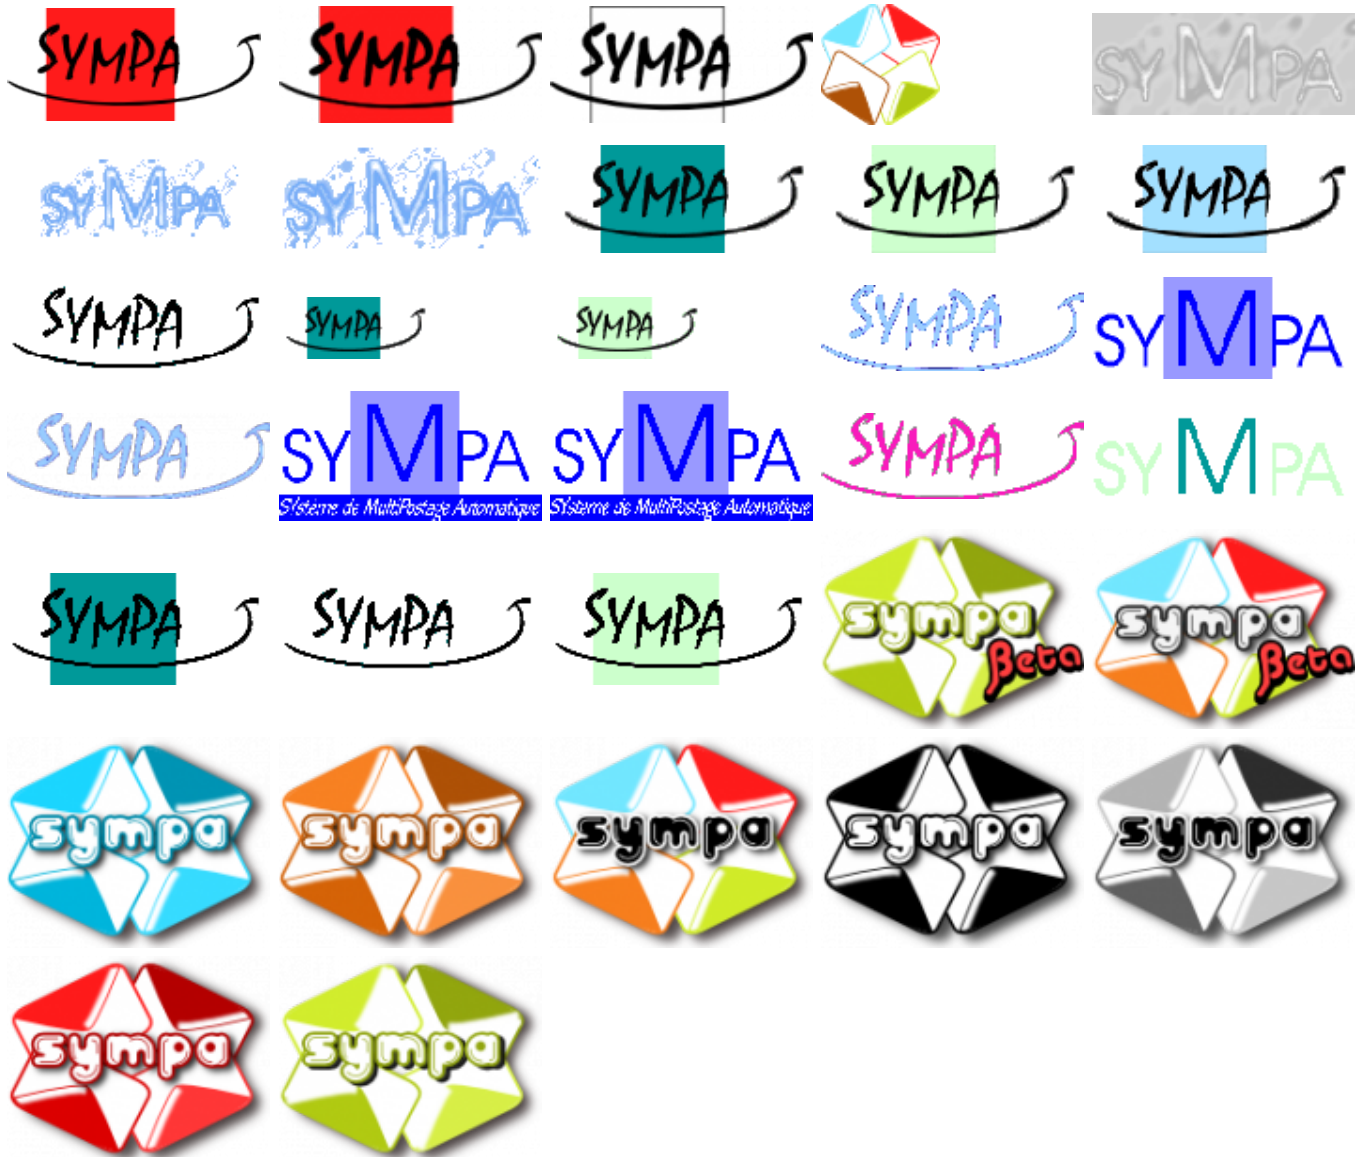

Logos

Actual versions

Monochrome

Monochrome inverse

Beta

old versions

From:
<https://www.sympa.org/> - **Sympa mailing list server**

Permanent link:
<https://www.sympa.org/logos/logos?rev=1559643854>